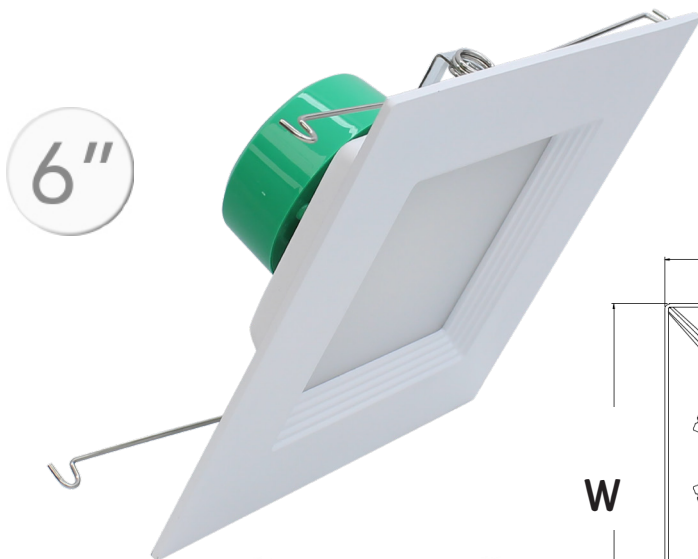

SDL-BF

MCT5

TECHNICAL SPECIFICATIONS:

- :: Baffle Recessed Trim
- :: Multi CCT (Selectable Switch on the Back of the driver)
- :: Spun Aluminum with White Powder Coat Finish
- :: Optics: White Translucent Acrylic Lens
- :: Dimming: TRIAC Dimming (Using Standard TRIAC LED Dimmers)
- :: CRI: 90+
- :: Power Factor: 90%
- :: Operating temperature: 104°F
- :: Rated life: 50,000 hrs
- :: Suitable for damp locations
- :: 5-year warranty

APPLICATIONS:

:: LED retrofit trim have been designed to be a flexible lighting solution for retrofit and new construction applications, Ideal for closets, storage areas, attics, corridors, or general lighting solutions for residential and commercial applications

E4

LED RETROFIT (BAFFLE RECESSED TRIM) – SQUARE

CATALOG NO.	WATTS	COLOR TEMP	LPW	DIAMETER
SDL4-BF-MCT5	10W	2700K/3000K/3500K/4000K/5000K	71LM/W	5" (W) x 2 1/2" (H)
SDL6-BF-MCT5	15W	2700K/3000K/3500K/4000K/5000K	71LM/W	7" (W) x 3" (H)