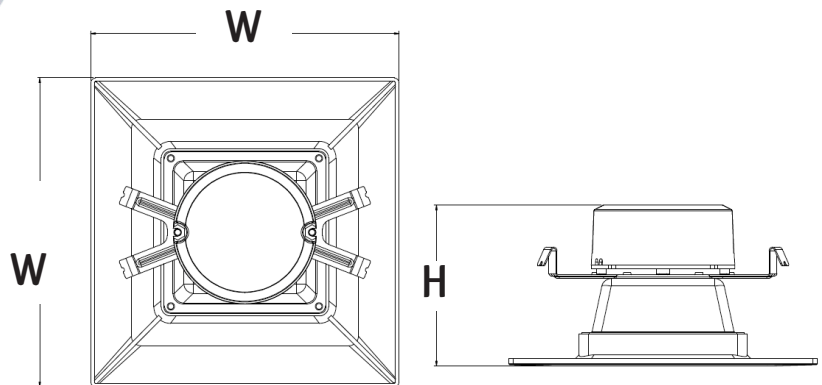

SDL-BF

MCT5

TECHNICAL SPECIFICATIONS:

- :: Baffle Recessed Trim
- :: Multi CCT (Selectable Switch on the Back of the driver)
- :: Spun Aluminum with White Powder Coat Finish
- :: Optics: White Translucent Acrylic Lens
- :: Dimming: TRIAC Dimming (Using Standard TRIAC LED Dimmers)
- :: CRI: 90+
- :: Power Factor: 90%
- :: Operating temperature: 104°F
- :: Rated life: 50,000 hrs
- :: Suitable for damp locations
- :: 5-year warranty

APPLICATIONS:

:: LED retrofit trim have been designed to be a flexible lighting solution for retrofit and new construction applications, Ideal for closets, storage areas, attics, corridors, or general lighting solutions for residential and commercial applications

E4

LED RETROFIT (BAFFLE RECESSED TRIM) – SQUARE

CATALOG NO.	WATTS	COLOR TEMP	LPW	DIAMETER
SDL4-BF-MCT5	10W	2700K/3000K/3500K/4000K/5000K	71LM/W	5" (W) x 2 1/2" (H)
SDL6-BF-MCT5	15W	2700K/3000K/3500K/4000K/5000K	71LM/W	7" (W) x 3" (H)