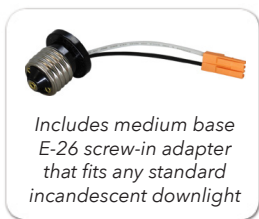

SDL-BF

MCT5

TECHNICAL SPECIFICATIONS:

- :: Baffle Recessed Trim
- :: Multi CCT (Selectable Switch on the Back of the driver)
- :: Spun Aluminum with White Powder Coat Finish
- :: Optics: White Translucent Acrylic Lens
- :: Dimming: TRIAC Dimming (Using Standard TRIAC LED Dimmers)
- :: CRI: 90+
- :: Power Factor: 90%
- :: Operating temperature: 104°F
- :: Rated life: 50,000 hrs
- :: Suitable for damp locations
- :: 5-year warranty

E4

LED RETROFIT (BAFFLE RECESSED TRIM) – SQUARE

CATALOG NO.	WATTS	COLOR TEMP	LPW	DIAMETER
SDL4-BF-MCT5	10W	2700K/3000K/3500K/4000K/5000K	71LM/W	5" (W) x 2 1/2" (H)
SDL6-BF-MCT5	15W	2700K/3000K/3500K/4000K/5000K	71LM/W	7" (W) x 3" (H)